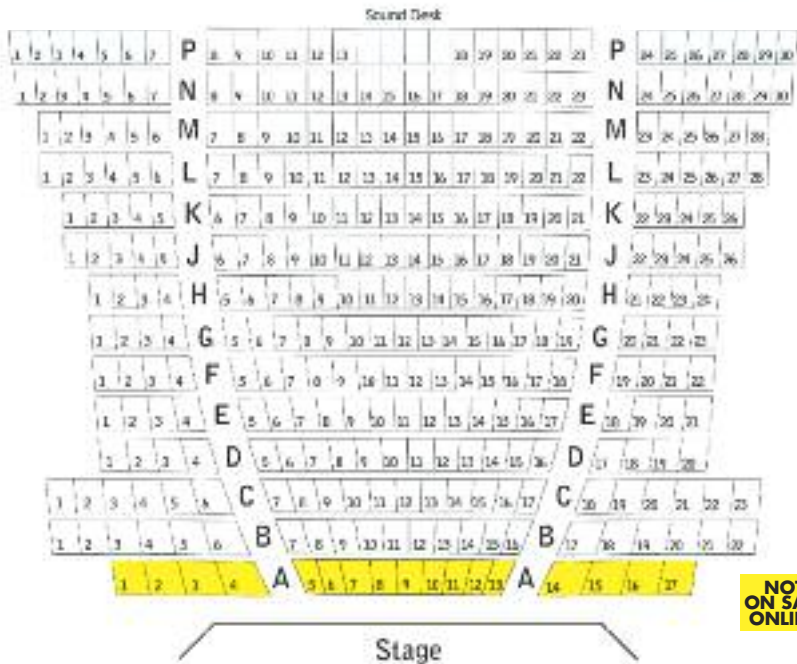

HOW TO REACH US

The venue adjoins Touchwood and the 'Orange zone' in Touchwood car park brings you up near the glass doors to Theatre Square. Taxi drop-off is not free - a minimum charge applies. High sided vehicles cannot enter Touchwood and should drop off and park elsewhere. The postcode for Sat-Nav for Touchwood Car park is B91 3GJ.

Solihull station is a 5-min walk away and bus and rail services run regularly to/from Birmingham and other areas.

Please follow us...

@coretheatresol

BOX OFFICE & TICKETS

Opening hours are currently *9.30am - 2.30pm Mon-Sat (*10am Weds) subject to change - see website. The counter reopens 90mins before curtain-up on show nights except film nights when tickets are sold at Encore Bar.

Call Box Office on **0121 704 6962** for tickets and reservations or buy online and select your own seats anytime at www.thecoretheatresolihull.co.uk £1.50 fee applies + postage where selected. Print at home tickets are free. Tickets will remain at Box Office for collection if no postage is paid.

The Core Theatre, Box Office, Theatre Square, Touchwood, Homer Road, Solihull B91 3RG

23