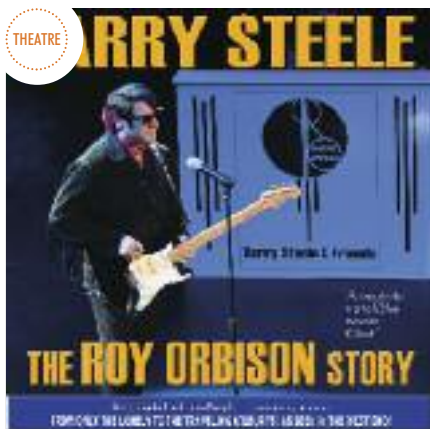

KARL LOXLEY - SONGS FROM THE STAGE & SCREEN

Karl Loxley returns to Solihull to be enjoyed by his legions of fans. Those who have never seen him may wish to find out why he is so very much appreciated!

Rated by Sir Tom Jones as having one of the best theatrical voices he'd ever heard. Join Karl for an unforgettable night of music with songs from; *The Greatest Showman*, *The Phantom of the Opera*, *Les Misérables*, *The Lion King* and many more.

Karl is a chart topping classical singer who appeared as a finalist on the hit TV Show *The Voice*.

RUNNING TIME: 2HRS INCL. INTERVAL TICKETS: £23

THEATRE